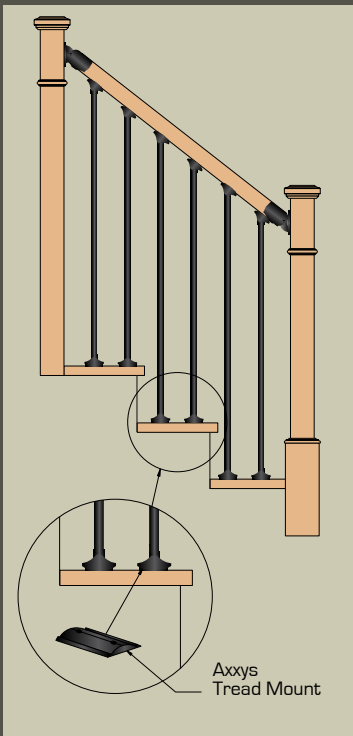

Contemporary Newel
HE4416048W
Hemlock

For your landing or balcony

Stairsimple Axxys LEVEL Rail Kit provides all the railing components you need in one simple box. Each box covers up to 8 ft. All you do is choose you newel post for the start, stop and/or change in direction

✓	Pre-drilled Handrail
✓	Pre-drilled Bottom Rail
✓	15 Black Metal Balusters
✓	30 Baluster Pivots
✓	2 Handrail Pivots
✗	Newel Posts & baluster knuckles or baskets (Sold Separately)

Axxys Box Newel
HB1082055W
Hemlock

Contemporary Newel
HE4416048W
Hemlock

The Revolutionary New Axxys Railing System

- Pre-Measured
- Pre-Drilled
- Pivoting
- Easy

Direct to tread option

Axxys 42" & 36" baluster tread mount kit
2 per pack with pivots & tread mounts
AXBTMRB42I

For the direct to tread option simply use the Stairsimple Axxys tread mount baluster kit with Axxys handrail and Axxys handrail pivot. Choose your newel for the starting and ending point.

Axxys Hemlock 8 ft
Hand Rail (un-drilled)
HE268/T08A