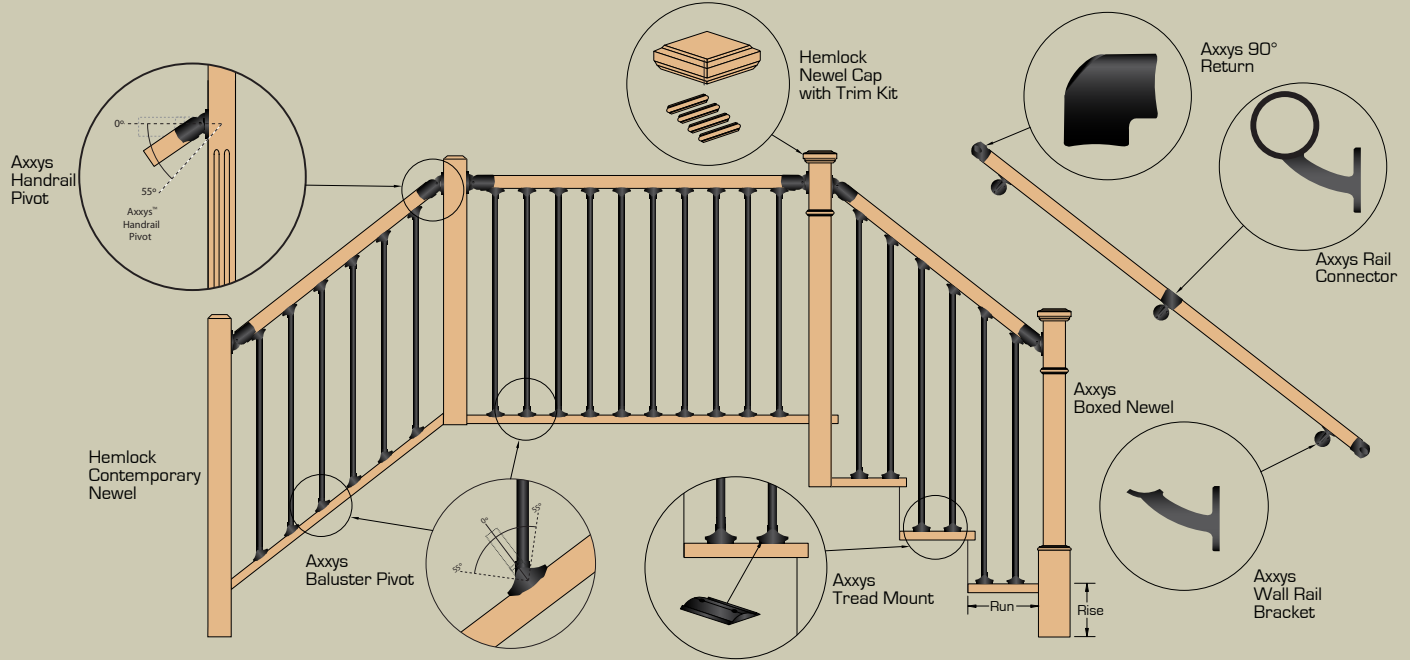

The Revolutionary New Axxys Railing System

For your stairs

Stairsimple Axxys STAIR Rail Kit provides all the railing components you need in one simple box. Each box covers up to 8 ft. All you do is choose you newel post for the start, stop and/or change in direction

✓	Pre-drilled Handrail
✓	Pre-drilled Bottom Rail
✓	20 Black Metal Balusters
✓	40 Baluster Pivots
✓	2 Handrail Pivots
✗	Newel Posts & baluster knuckles or baskets (Sold Separately)

Axxys Box Newel
HB1082055W
Hemlock

Contemporary Newel
HE4416048W
Hemlock

For your landing or balcony

Stairsimple Axxys LEVEL Rail Kit provides all the railing components you need in one simple box. Each box covers up to 8 ft. All you do is choose you newel post for the start, stop and/or change in direction