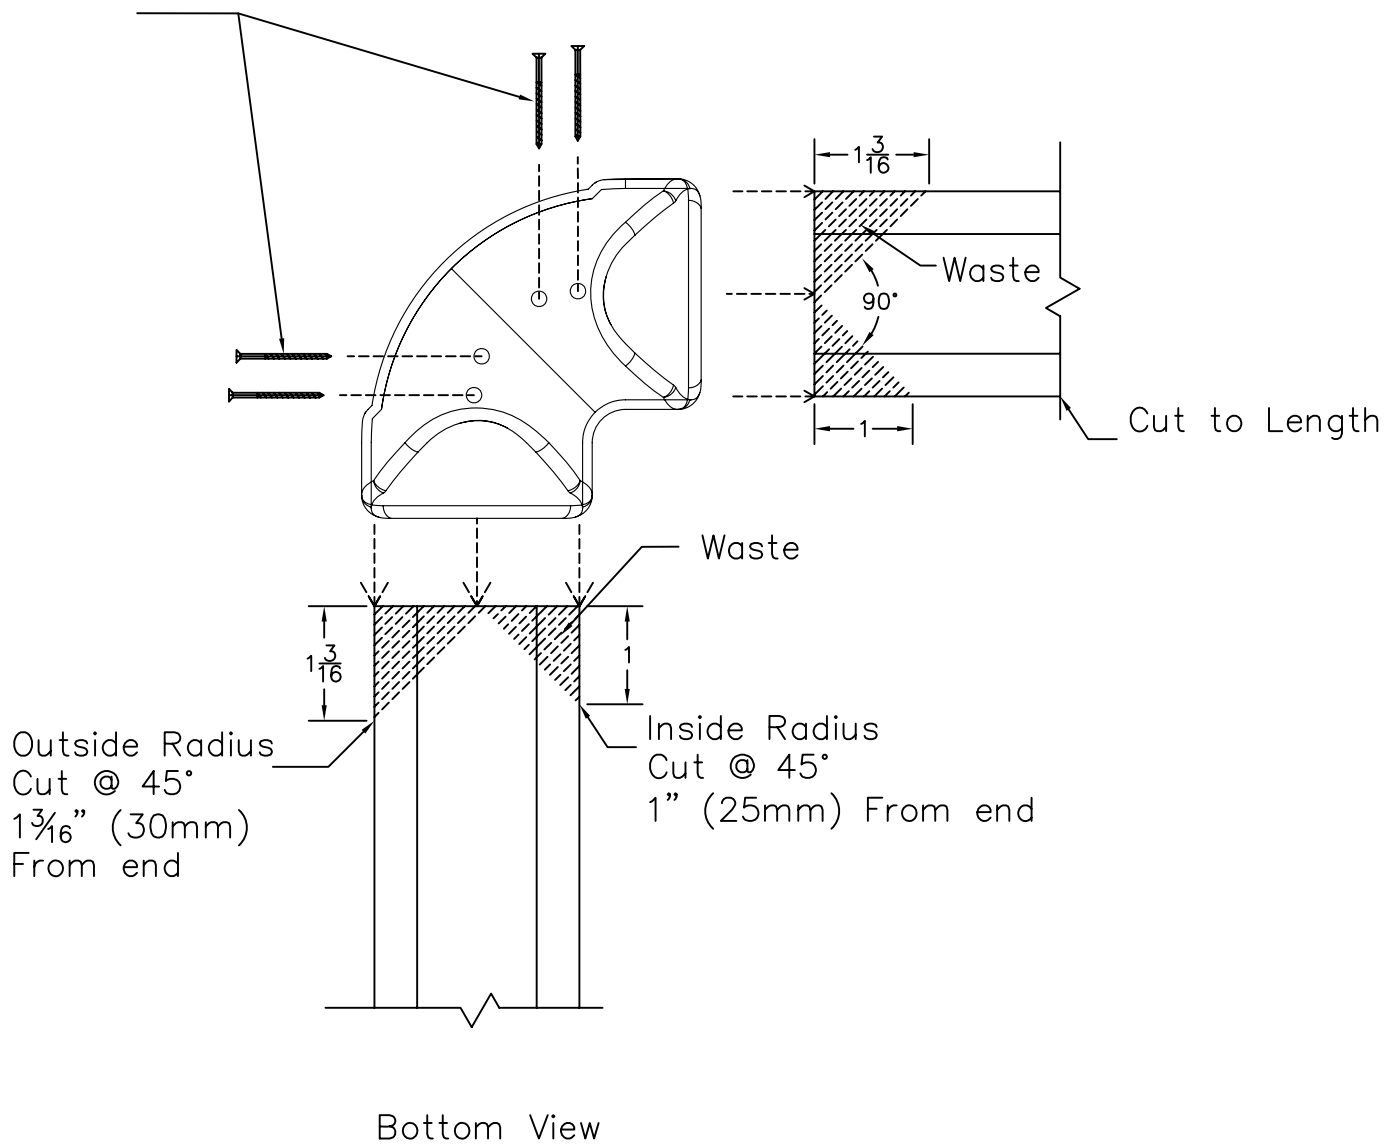

## AXXYS 90 RETURN

4-#6 x 1" (25mm)  
screws per connection

Technical support 1 800 667-8247  
Instructions are also available on  
our website [www.stairsimple.com](http://www.stairsimple.com)

DIMENSIONS IN INCHES  
REVISION: JUNE 7, 2010  
APPROVED: \_\_\_\_\_  
CAD FILE: AXXY'S CORNER BRACKET